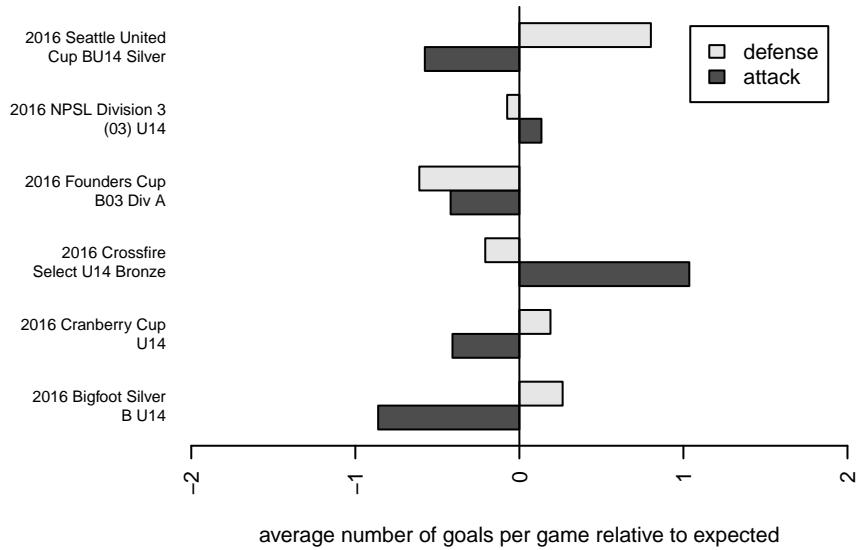

Performance relative to 13 month average