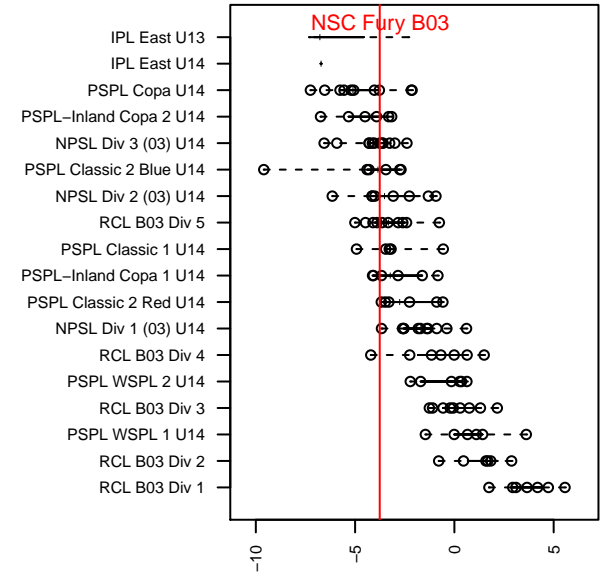

**attack and defense rating
relative to others at age
and all opponents in last 13 months**